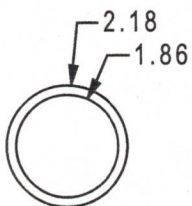

# TAPERED "ROLLER COVERS" FOAM POLYURETHANE

| PART #  | A     | B    | C    |
|---------|-------|------|------|
| 302     | 13.00 | 2.55 | 3.00 |
| 282     | 11.00 | 2.55 | 3.00 |
| 281     | 12.50 | 2.13 | 2.55 |
| 241     | 8.00  | 2.13 | 2.43 |
| 222     | 11.50 | 2.43 | 3.00 |
| 221     | 6.00  | 2.13 | 2.43 |
| 17      | 12.50 | 2.13 | 3.00 |
| 16      | 11.50 | 2.13 | 2.93 |
| P/N     | A     | B    | C    |
| TAPERED |       |      |      |

See Back  
for more sizes

# STRAIGHT "ROLLER COVERS" FOAM POLYURETHANE

| PART # | "A"      |
|--------|----------|
| 130    | 13" Long |
| 060    | 6" Long  |

**C & M Coatings, Inc.**

Polyurethane Roller Covers • PVC Roller Covers