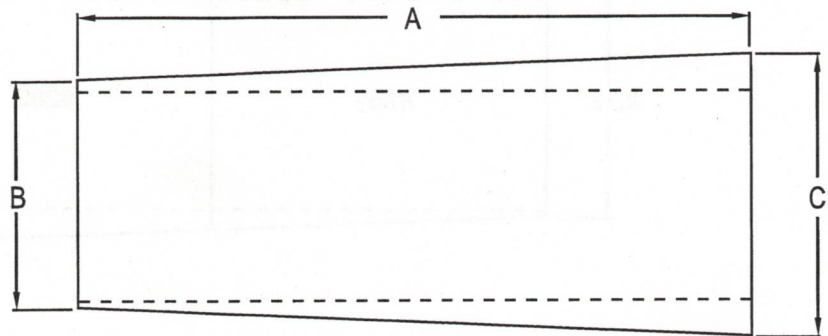

# TAPERED "ROLLER COVERS" FOAM POLYURETHANE

| PART #  | A     | B    | C    |
|---------|-------|------|------|
| 302     | 13.00 | 2.55 | 3.00 |
| 282     | 11.00 | 2.55 | 3.00 |
| 281     | 12.50 | 2.13 | 2.55 |
| 241     | 8.00  | 2.13 | 2.43 |
| 222     | 11.50 | 2.43 | 3.00 |
| 221     | 6.00  | 2.13 | 2.43 |
| 17      | 12.50 | 2.13 | 3.00 |
| 16      | 11.50 | 2.13 | 2.93 |
| P/N     | A     | B    | C    |
| TAPERED |       |      |      |

See Back  
for more sizes

# STRAIGHT "ROLLER COVERS" FOAM POLYURETHANE

| PART # | "A"      |
|--------|----------|
| 130    | 13" Long |
| 060    | 6" Long  |

**C & M Coatings, Inc.**

Polyurethane Roller Covers • PVC Roller Covers