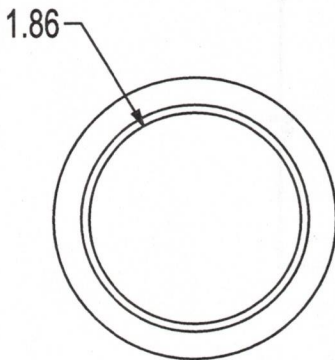

# TAPERED "ROLLER COVERS" FOAM POLYURETHANE

| PART #  | A     | B    | C    |
|---------|-------|------|------|
| 302     | 13.00 | 2.55 | 3.00 |
| 282     | 11.00 | 2.55 | 3.00 |
| 281     | 12.50 | 2.13 | 2.55 |
| 241     | 8.00  | 2.13 | 2.43 |
| 222     | 11.50 | 2.43 | 3.00 |
| 221     | 6.00  | 2.13 | 2.43 |
| 17      | 12.50 | 2.13 | 3.00 |
| 16      | 11.50 | 2.13 | 2.93 |
| P/N     | A     | B    | C    |
| TAPERED |       |      |      |

See Back  
for more sizes

# STRAIGHT "ROLLER COVERS" FOAM POLYURETHANE

| PART # | "A"      |
|--------|----------|
| 130    | 13" Long |
| 060    | 6" Long  |

**C & M Coatings, Inc.**

Polyurethane Roller Covers • PVC Roller Covers